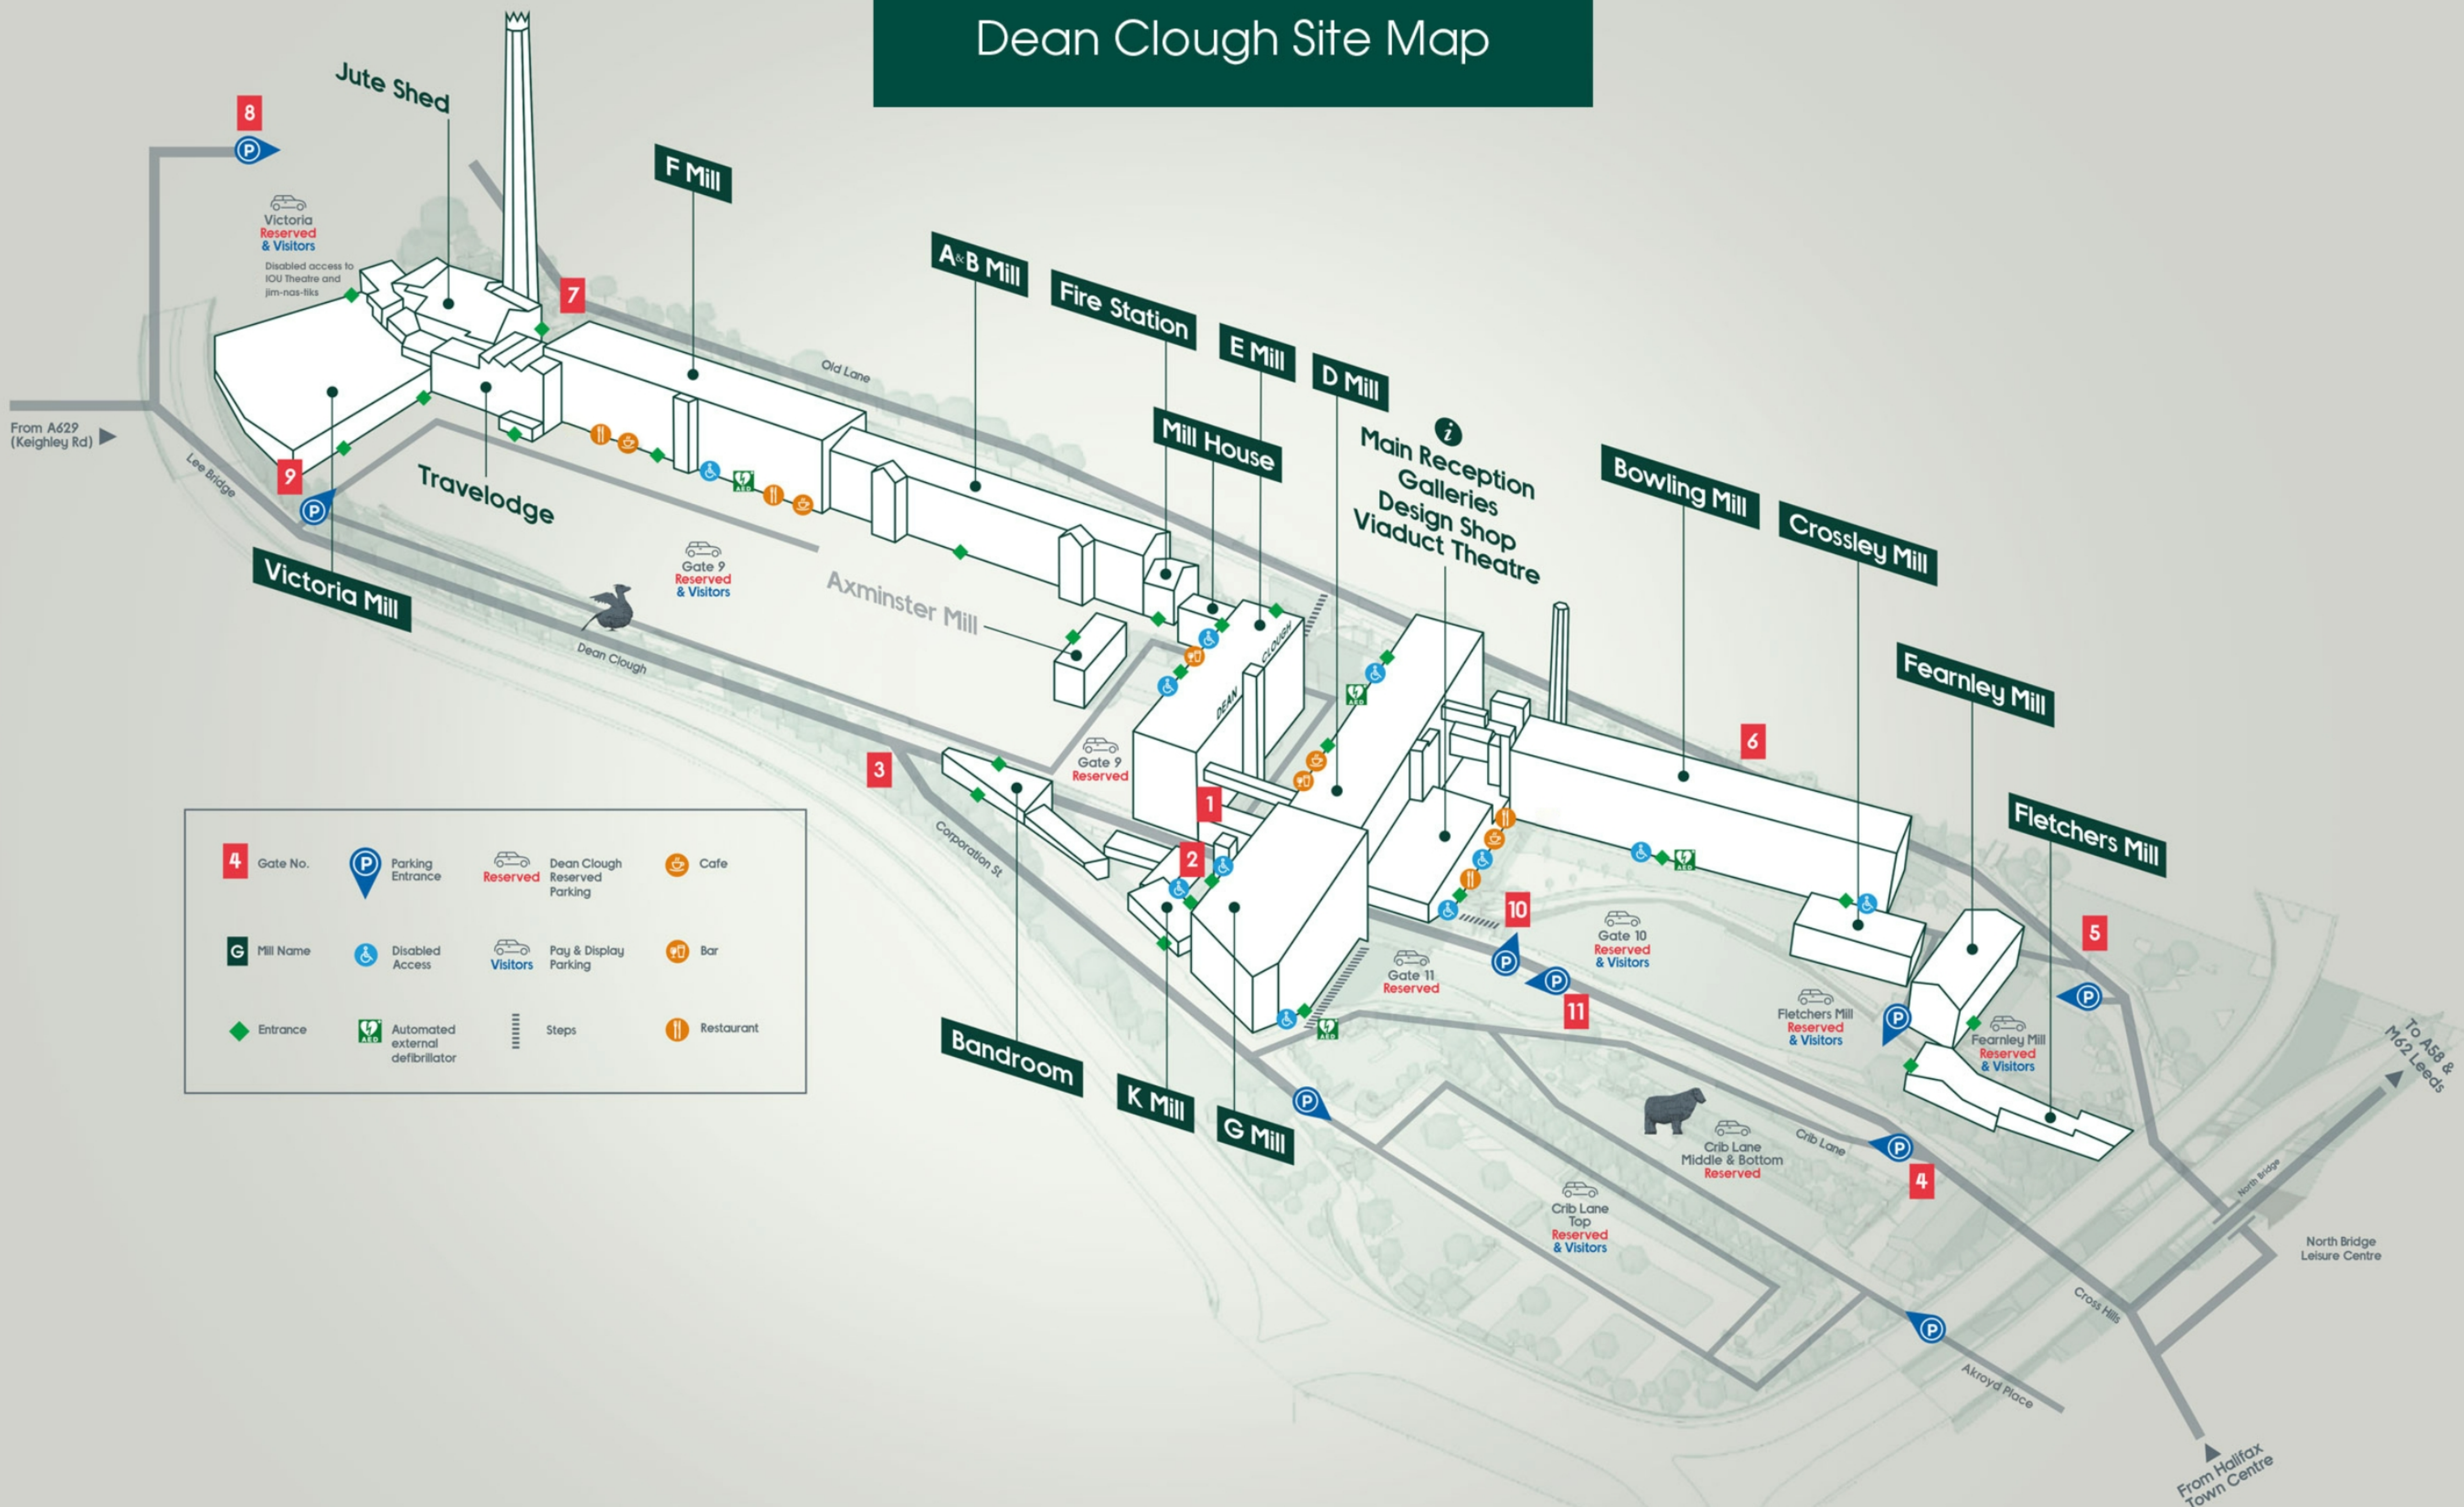

# Dean Clough Site Map

<b>4</b> Gate No.	<b>P</b> Parking Entrance	<b>Reserved</b> Dean Clough Reserved Parking	<b>C</b> Cafe
<b>G</b> Mill Name	<b>♿</b> Disabled Access	<b>Visitors</b> Pay & Display Parking	<b>B</b> Bar
<b>◆</b> Entrance	<b>AED</b> Automated external defibrillator	<b>▬▬▬</b> Steps	<b>R</b> Restaurant

From A629 (Keighley Rd)

To A58 & M62 Leeds

From Halifax Town Centre

North Bridge Leisure Centre